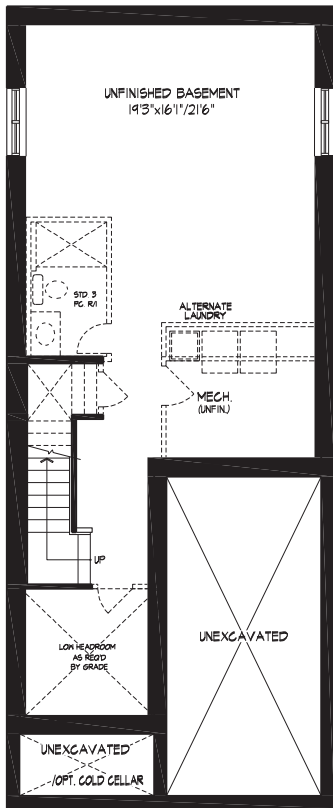

THE IVY | 30'

3

2.5+1

1

P000190

T
ELEV.

M
ELEV.

1934
SQ. FT. INCLUDES 12 SQ. FT. OPEN TO BELOW

1945
SQ. FT. INCLUDES 12 SQ. FT. OPEN TO BELOW

MF
ELEV.

1982
SQ. FT. INCLUDES 12 SQ. FT. OPEN TO BELOW

T / TRADITIONAL

M / CONTEMPORARY

MF / MODERN FARMHOUSE

basement

T
ELEV.

MF
ELEV.

main floor

M
ELEV.

MF
ELEV.

M
ELEV.

second floor

T
ELEV.

- T / TRADITIONAL
- M / CONTEMPORARY
- MF / MODERN FARMHOUSE