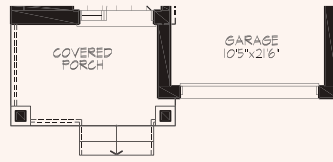

1945
SQ. FT. INCLUDES 12 SQ. FT. OPEN TO BELOW

MF
ELEV.

1982
SQ. FT. INCLUDES 12 SQ. FT. OPEN TO BELOW

T / TRADITIONAL

M / CONTEMPORARY

MF / MODERN FARMHOUSE

basement

T
ELEV.

MF
ELEV.

main floor

M
ELEV.

MF
ELEV.

M
ELEV.

second floor

T
ELEV.

- T / TRADITIONAL
- M / CONTEMPORARY
- MF / MODERN FARMHOUSE