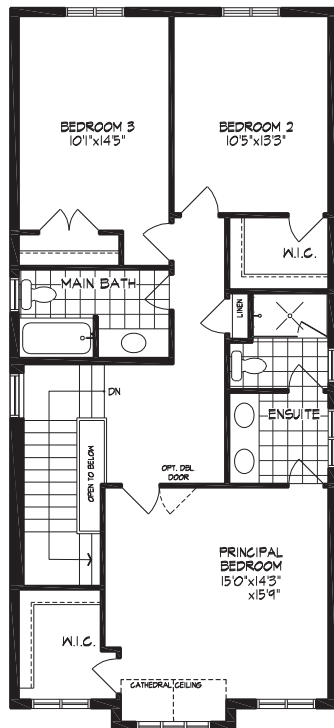

THE IVY | 30'

3

2.5+1

1

P000190

T
ELEV.

M
ELEV.

1934
SQ. FT. INCLUDES 12 SQ. FT. OPEN TO BELOW

1945
SQ. FT. INCLUDES 12 SQ. FT. OPEN TO BELOW

MF
ELEV.

1982
SQ. FT. INCLUDES 12 SQ. FT. OPEN TO BELOW

T / TRADITIONAL

M / CONTEMPORARY

MF / MODERN FARMHOUSE

basement

T
ELEV.

MF
ELEV.

main floor

M
ELEV.

MF
ELEV.

M
ELEV.

second floor

T
ELEV.

- T / TRADITIONAL
- M / CONTEMPORARY
- MF / MODERN FARMHOUSE