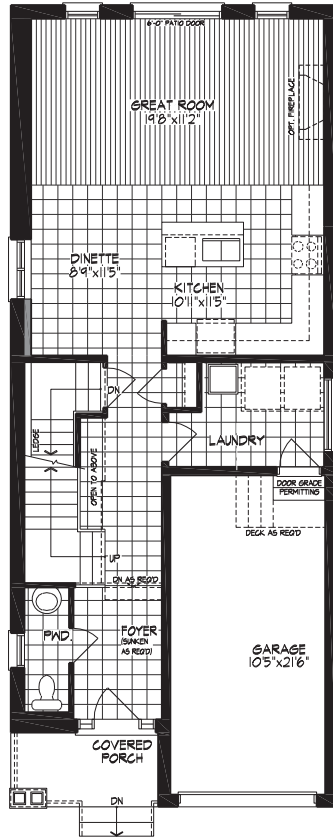

THE IVY | 30'

3

2.5+1

1

P000190

T
ELEV.

M
ELEV.

1934
SQ. FT. INCLUDES 12 SQ. FT. OPEN TO BELOW

1945
SQ. FT. INCLUDES 12 SQ. FT. OPEN TO BELOW

MF
ELEV.

1982
SQ. FT. INCLUDES 12 SQ. FT. OPEN TO BELOW

T / TRADITIONAL

M / CONTEMPORARY

MF / MODERN FARMHOUSE

basement

T
ELEV.

MF
ELEV.

main floor

M
ELEV.

MF
ELEV.

M
ELEV.

second floor

T
ELEV.

- T / TRADITIONAL
- M / CONTEMPORARY
- MF / MODERN FARMHOUSE