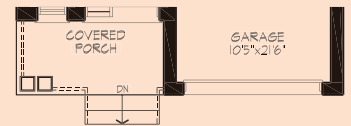

1945
SQ. FT. INCLUDES 12 SQ. FT. OPEN TO BELOW

MF
ELEV.

1982
SQ. FT. INCLUDES 12 SQ. FT. OPEN TO BELOW

T / TRADITIONAL

M / CONTEMPORARY

MF / MODERN FARMHOUSE

basement

T
ELEV.

MF
ELEV.

main floor

M
ELEV.

MF
ELEV.

M
ELEV.

second floor

T
ELEV.

- T / TRADITIONAL
- M / CONTEMPORARY
- MF / MODERN FARMHOUSE